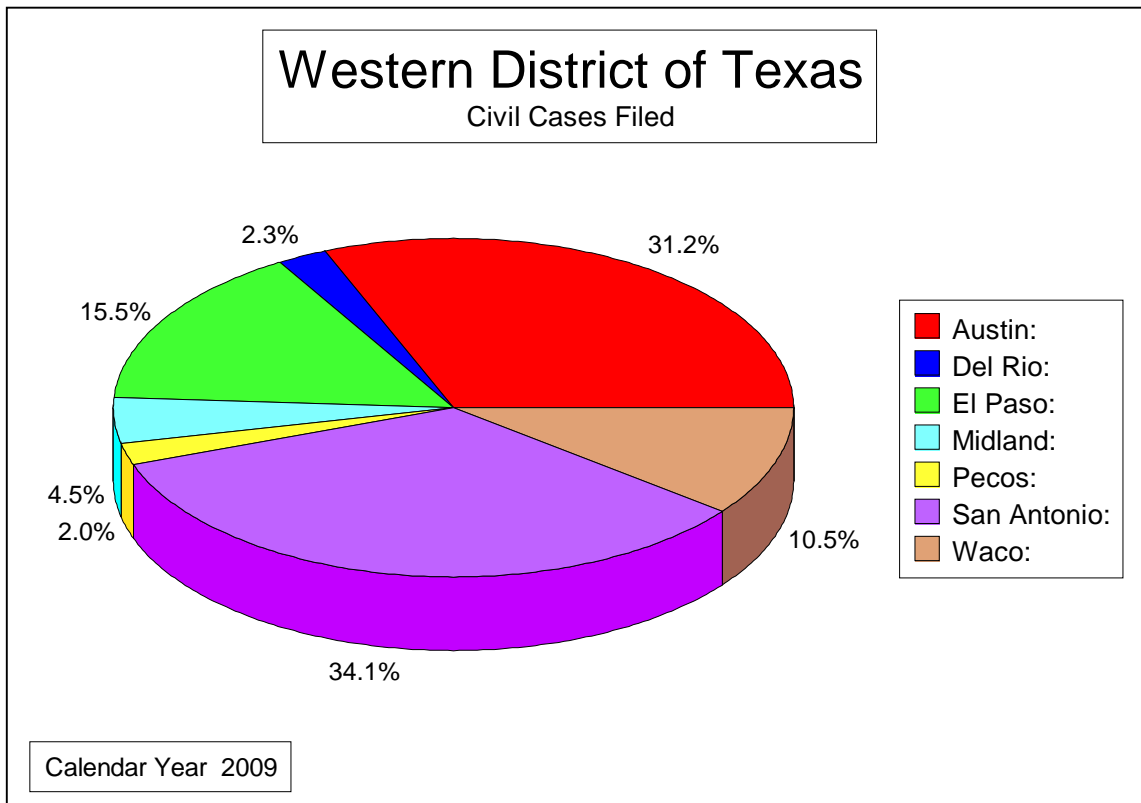

CIVIL CASE FILINGS

2009

[JANUARY 1, 2009 - DECEMBER 31, 2009]

DIVISION	Civil Cases Filed
Austin:	918
Del Rio:	69
El Paso:	455
Midland:	131
Pecos:	59
San Antonio:	1,002
Waco:	308
Total:	2,942