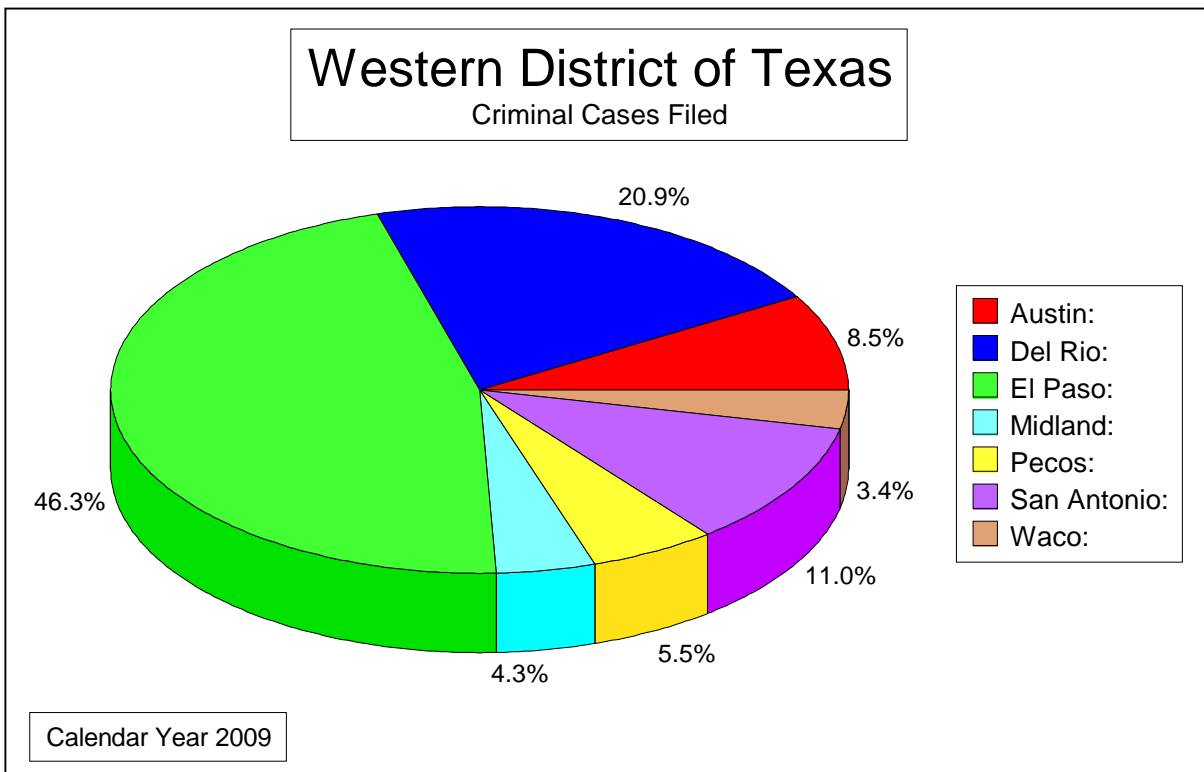

## Calendar Year Statistics

Walter S. Smith, Jr., Chief Judge

***UNITED STATES DISTRICT COURT  
for the  
WESTERN DISTRICT OF TEXAS***

***CALENDAR YEAR 2009***

<b>Total Case Filings - Pie Chart .....</b>	<b>1</b>
<b>Civil Case Filings - Pie Chart .....</b>	<b>2</b>
<b>Criminal Case Filings - Pie Chart .....</b>	<b>3</b>
<b>Criminal Defendants Filed - Pie Chart .....</b>	<b>4</b>
<b>Total Filings - TXWD - 10 Year Report .....</b>	<b>5</b>
<b>Civil Cases Filed - TXWD - 10 Year Report .....</b>	<b>6</b>
<b>Criminal Cases Filed - TXWD - 10 Year Report .....</b>	<b>7</b>
<b>Criminal Defendants Filed - TXWD - 10 Year Report .....</b>	<b>8</b>
<b>Civil/Criminal Cases Filed - TXWD - 10 Year Reports:</b>	
<b>- Austin .....</b>	<b>9</b>
<b>- Del Rio .....</b>	<b>10</b>
<b>- El Paso .....</b>	<b>11</b>
<b>- Midland .....</b>	<b>12</b>
<b>- Pecos .....</b>	<b>13</b>
<b>- San Antonio .....</b>	<b>14</b>
<b>- Waco .....</b>	<b>15</b>

# TOTAL CASE FILINGS

2009

[JANUARY 1, 2009 - DECEMBER 31, 2009]

<b>DIVISION</b>	<b>Civil</b>	<b>Criminal</b>	<b>Total</b>
Austin:	918	616	1,534
Del Rio:	69	1,513	1,582
El Paso:	455	3,342	3,797
Midland:	131	312	443
Pecos:	59	400	459
San Antonio:	1,002	795	1,797
Waco:	308	245	553
<b>Total:</b>	<b>2,942</b>	<b>7,223</b>	<b>10,165</b>

# CIVIL CASE FILINGS

2009

[JANUARY 1, 2009 - DECEMBER 31, 2009]

<b>DIVISION</b>	<b>Civil Cases Filed</b>
Austin:	918
Del Rio:	69
El Paso:	455
Midland:	131
Pecos:	59
San Antonio:	1,002
Waco:	308
<b>Total:</b>	<b>2,942</b>

# CRIMINAL CASE FILINGS

2009

[JANUARY 1, 2009 - DECEMBER 31, 2009]

DIVISION	Criminal Cases Filed
Austin:	616
Del Rio:	1,513
El Paso:	3,342
Midland:	312
Pecos:	400
San Antonio:	795
Waco:	245
<b>Total:</b>	<b>7,223</b>