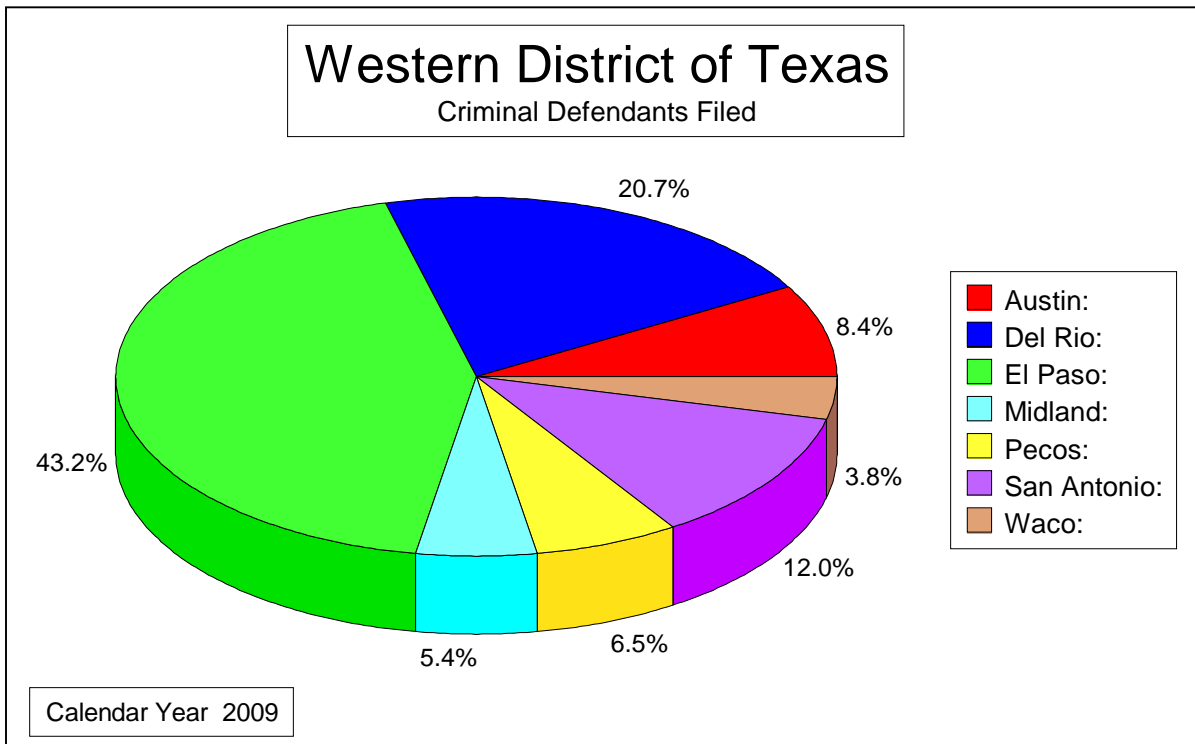

CRIMINAL DEFENDANTS FILED

2009

[JANUARY 1, 2009 - DECEMBER 31, 2009]

DIVISION	<i>Criminal Defendants Filed</i>
Austin:	710
Del Rio:	1,750
El Paso:	3,659
Midland:	459
Pecos:	548
San Antonio:	1016
Waco:	323
Total:	8,465