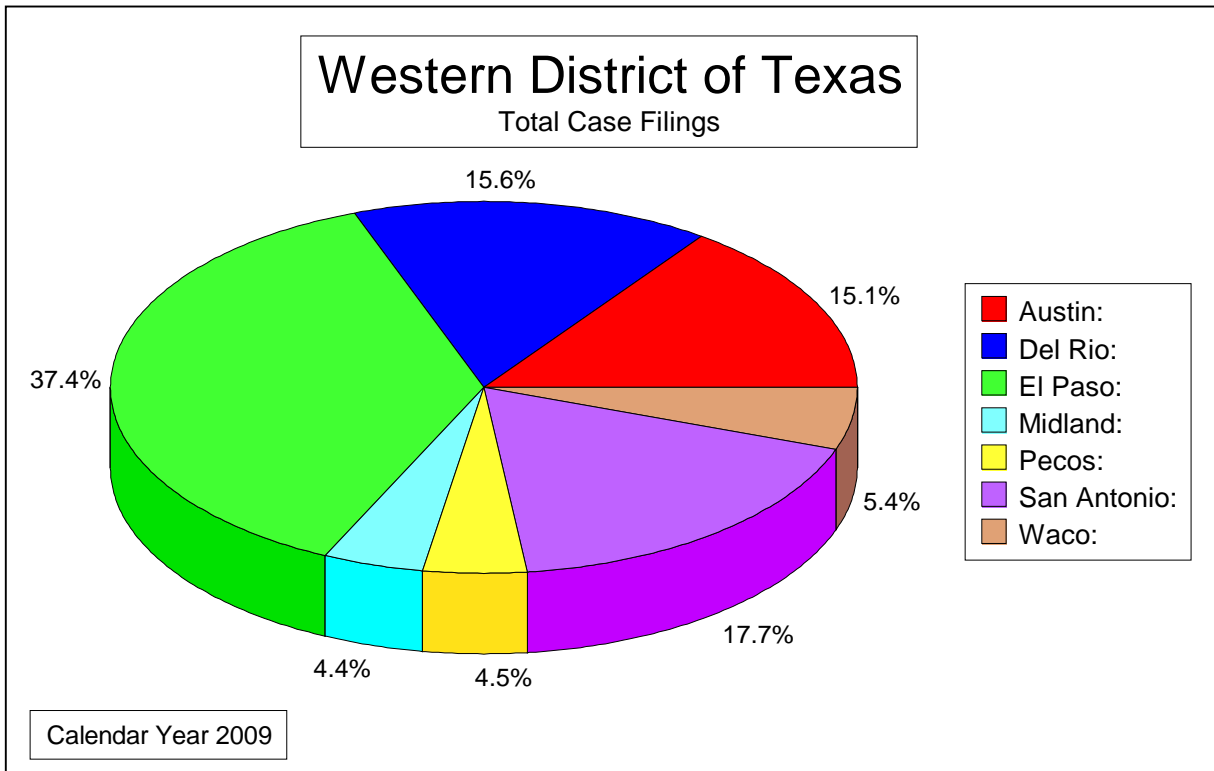

## Western District of Texas

2009

## Calendar Year Statistics

Walter S. Smith, Jr., Chief Judge

***UNITED STATES DISTRICT COURT  
for the  
WESTERN DISTRICT OF TEXAS***

***CALENDAR YEAR 2009***

<b>Total Case Filings - Pie Chart .....</b>	<b>1</b>
<b>Civil Case Filings - Pie Chart .....</b>	<b>2</b>
<b>Criminal Case Filings - Pie Chart .....</b>	<b>3</b>
<b>Criminal Defendants Filed - Pie Chart .....</b>	<b>4</b>
<b>Total Filings - TXWD - 10 Year Report .....</b>	<b>5</b>
<b>Civil Cases Filed - TXWD - 10 Year Report .....</b>	<b>6</b>
<b>Criminal Cases Filed - TXWD - 10 Year Report .....</b>	<b>7</b>
<b>Criminal Defendants Filed - TXWD - 10 Year Report .....</b>	<b>8</b>
<b>Civil/Criminal Cases Filed - TXWD - 10 Year Reports:</b>	
<b>- Austin .....</b>	<b>9</b>
<b>- Del Rio .....</b>	<b>10</b>
<b>- El Paso .....</b>	<b>11</b>
<b>- Midland .....</b>	<b>12</b>
<b>- Pecos .....</b>	<b>13</b>
<b>- San Antonio .....</b>	<b>14</b>
<b>- Waco .....</b>	<b>15</b>

# TOTAL CASE FILINGS

2009

[JANUARY 1, 2009 - DECEMBER 31, 2009]

<b>DIVISION</b>	<b>Civil</b>	<b>Criminal</b>	<b>Total</b>
Austin:	918	616	1,534
Del Rio:	69	1,513	1,582
El Paso:	455	3,342	3,797
Midland:	131	312	443
Pecos:	59	400	459
San Antonio:	1,002	795	1,797
Waco:	308	245	553
<b>Total:</b>	<b>2,942</b>	<b>7,223</b>	<b>10,165</b>